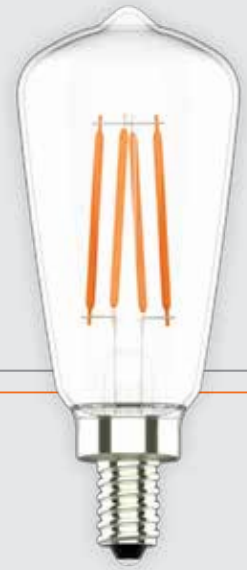

- Power: 4W
- Input Voltage: 120V
- Power Factor: 0.7
- Brightness: 400 Lm
- CCT: 3000K/4000K
- Beam Angle: 360°
- Base: E12 (Anti-Shock)
- Dimension: 3-7/8"(H) * 1-1/2"(Ø)

ST12 Filament
VO-FST12W4-12

Votatec
Innovation & Quality

www.votatec.ca

- Power: 5W
- Input Voltage: 120V
- Power Factor: 0.9
- Brightness: 500 Lm
- CCT: 3000K/4000K
- Beam Angle: 360°
- Base: E26
- Dimension: 4-4/8"(H) * 1-7/8"(Ø)

ST17 Filament
VO-FST17W5-26